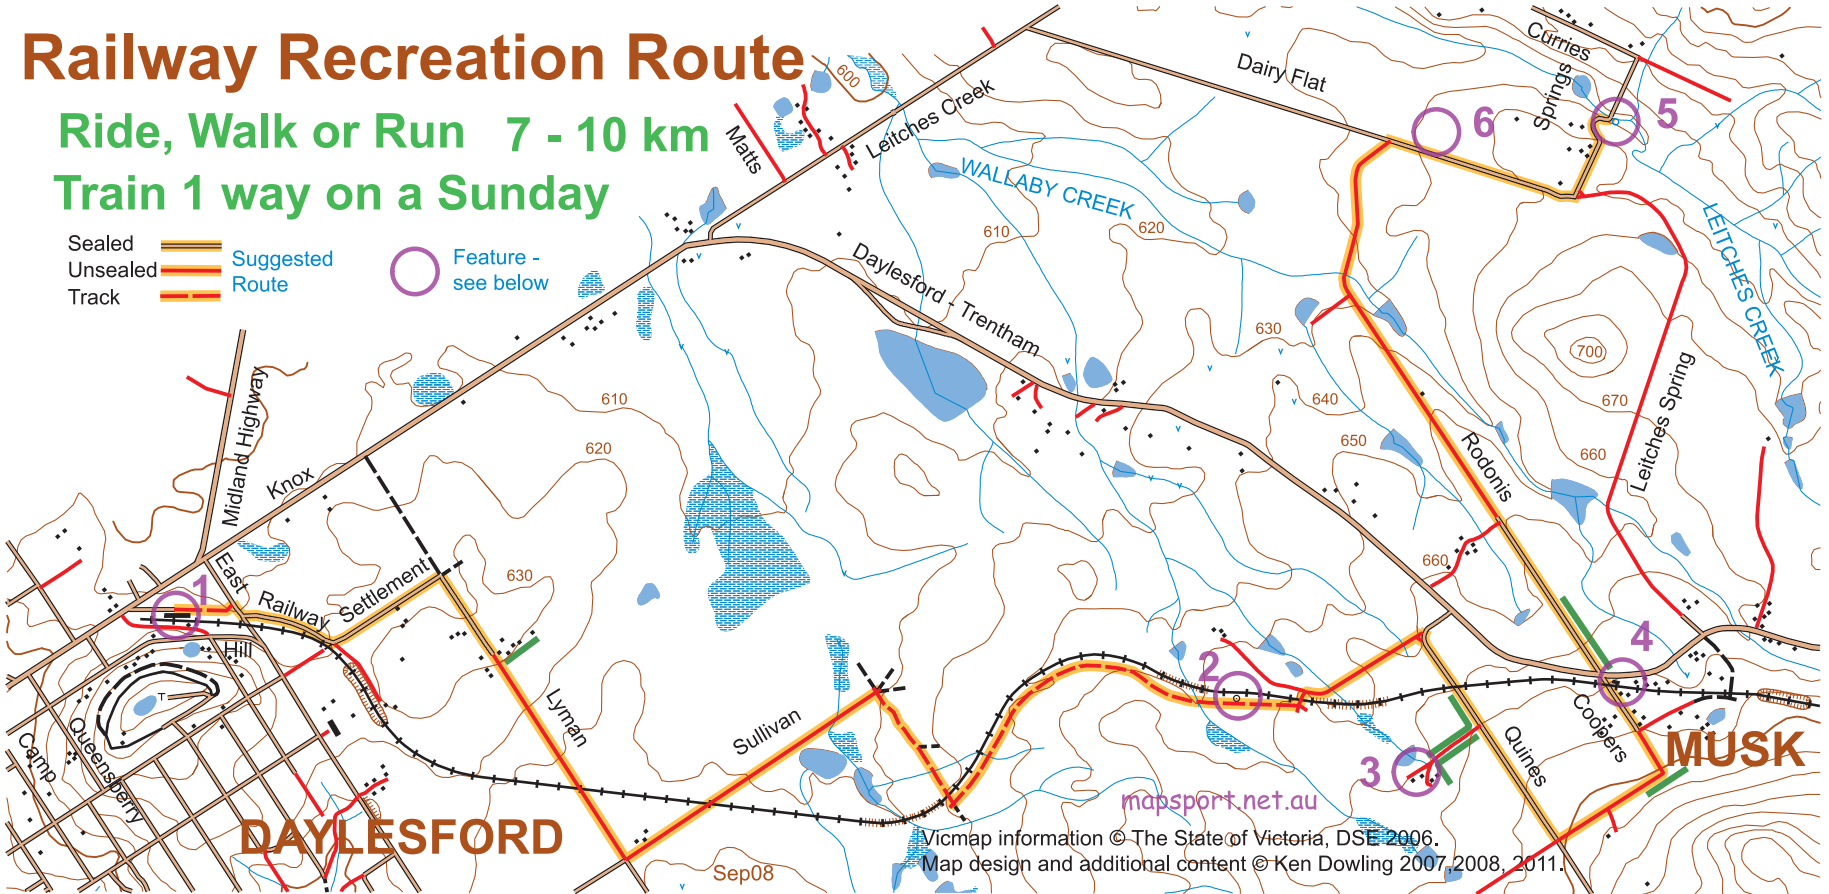

Railway Recreation Route

Ride, Walk or Run 7 - 10 km
Train 1 way on a Sunday

Sealed Track  Suggested Route
Unsealed Track  Route
Track  Route

 Feature - see below

1 Daylesford Rail Station. 2 Rail milestone. 3 Istra Smallgoods. 4 Musk Rail Station. 5 Leitches Creek Mineral Spring. 6 Daylesford Cidery.

mapsport.net.au
Vicmap information © The State of Victoria, DSE 2006.
Map design and additional content © Ken Dowling 2007, 2008, 2011.